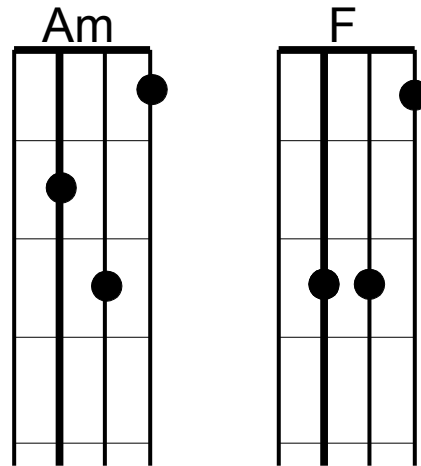

Intro och mellanspel

|Am F |G Am|

Vers

Am C	G Dm
Am C	G Dm
Am C	G F
Dm Em	F G