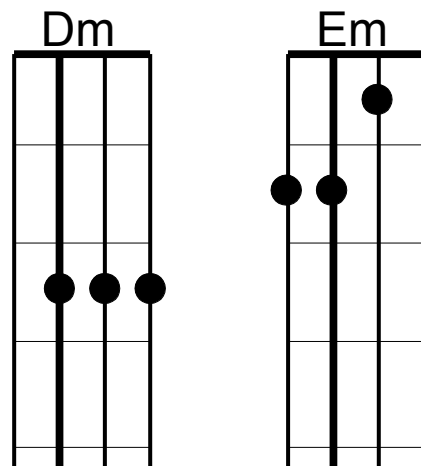

I see fire - Ed Sheeran

INTRO: (Utan musik)

Oh misty eye of the Mountain below,
Keep careful watch of my brothers' souls,
And should the sky be filled with fire and smoke,
Keep watching over Durin's sons.

Intro och mellanspel

|Am F |G Am|

Vers

Am C	G Dm
Am C	G Dm
Am C	G F
Dm Em	F G

Refräng

Am F	G Am
Am F	G Am
Am F	G Am
Am F	G Dm
Dm	

Stick

Dm Am	C G
Dm Am	C G
Dm Am	C G
Dm C	F G