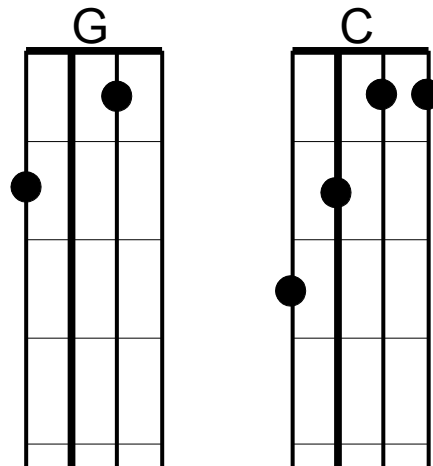

I see fire - Ed Sheeran

INTRO: (Utan musik)

Oh misty eye of the Mountain below,
Keep careful watch of my brothers' souls,
And should the sky be filled with fire and smoke,
Keep watching over Durin's sons.

Intro och mellanspel

|Am F |G Am|

Vers

Am C	G Dm
Am C	G Dm
Am C	G F
Dm Em	F G

Refräng

Am F	G Am
Am F	G Am
Am F	G Am
Am F	G Dm
Dm	

Stick

Dm Am	C G
Dm Am	C G
Dm Am	C G
Dm C	F G