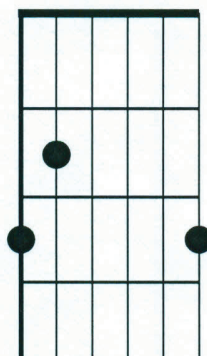

You're beautiful

Akkorden

G **D**
My life is brilliant. My love is pure.

Em **C**
I saw an angel. Of that I'm sure.

G
She smiled at me on the subway.

D
She was with another man.

Em
But I won't lose no sleep on that,

C
'Cause I've got a plan.

C **D G** **Em**
You're beautiful. You're beautiful.

C **D G**
You're beautiful, it's true.

C **D G** **Em**
I saw your face in a crowded place,

C **D Em**
And I don't know what to do,

C **D G**
'Cause I'll never be with you.

Yeah, she caught my eye,
As we walked on by.
She could see from my face that I was,
Flying high,
And I don't think that I'll see her again,
But we shared a moment that will last till the end.

You're beautiful. You're beautiful.
You're beautiful, it's true.
I saw your face in a crowded place,
And I don't know what to do,
'Cause I'll never be with you.

You're beautiful. You're beautiful.
You're beautiful, it's true.
There must be an angel with a smile on her face,
When she thought up that I should be with you.
But it's time to face the truth,
I will never be with you.

Vers

| **G** | **D** | **Em** | **C** :||

Ref

| **C** **D** | **G** **Em** |

| **C** **D** | **G** |

| **C** **D** | **G** **Em** |

| **C** **D** | **Em** |

| **C** **D** | **G** |

G